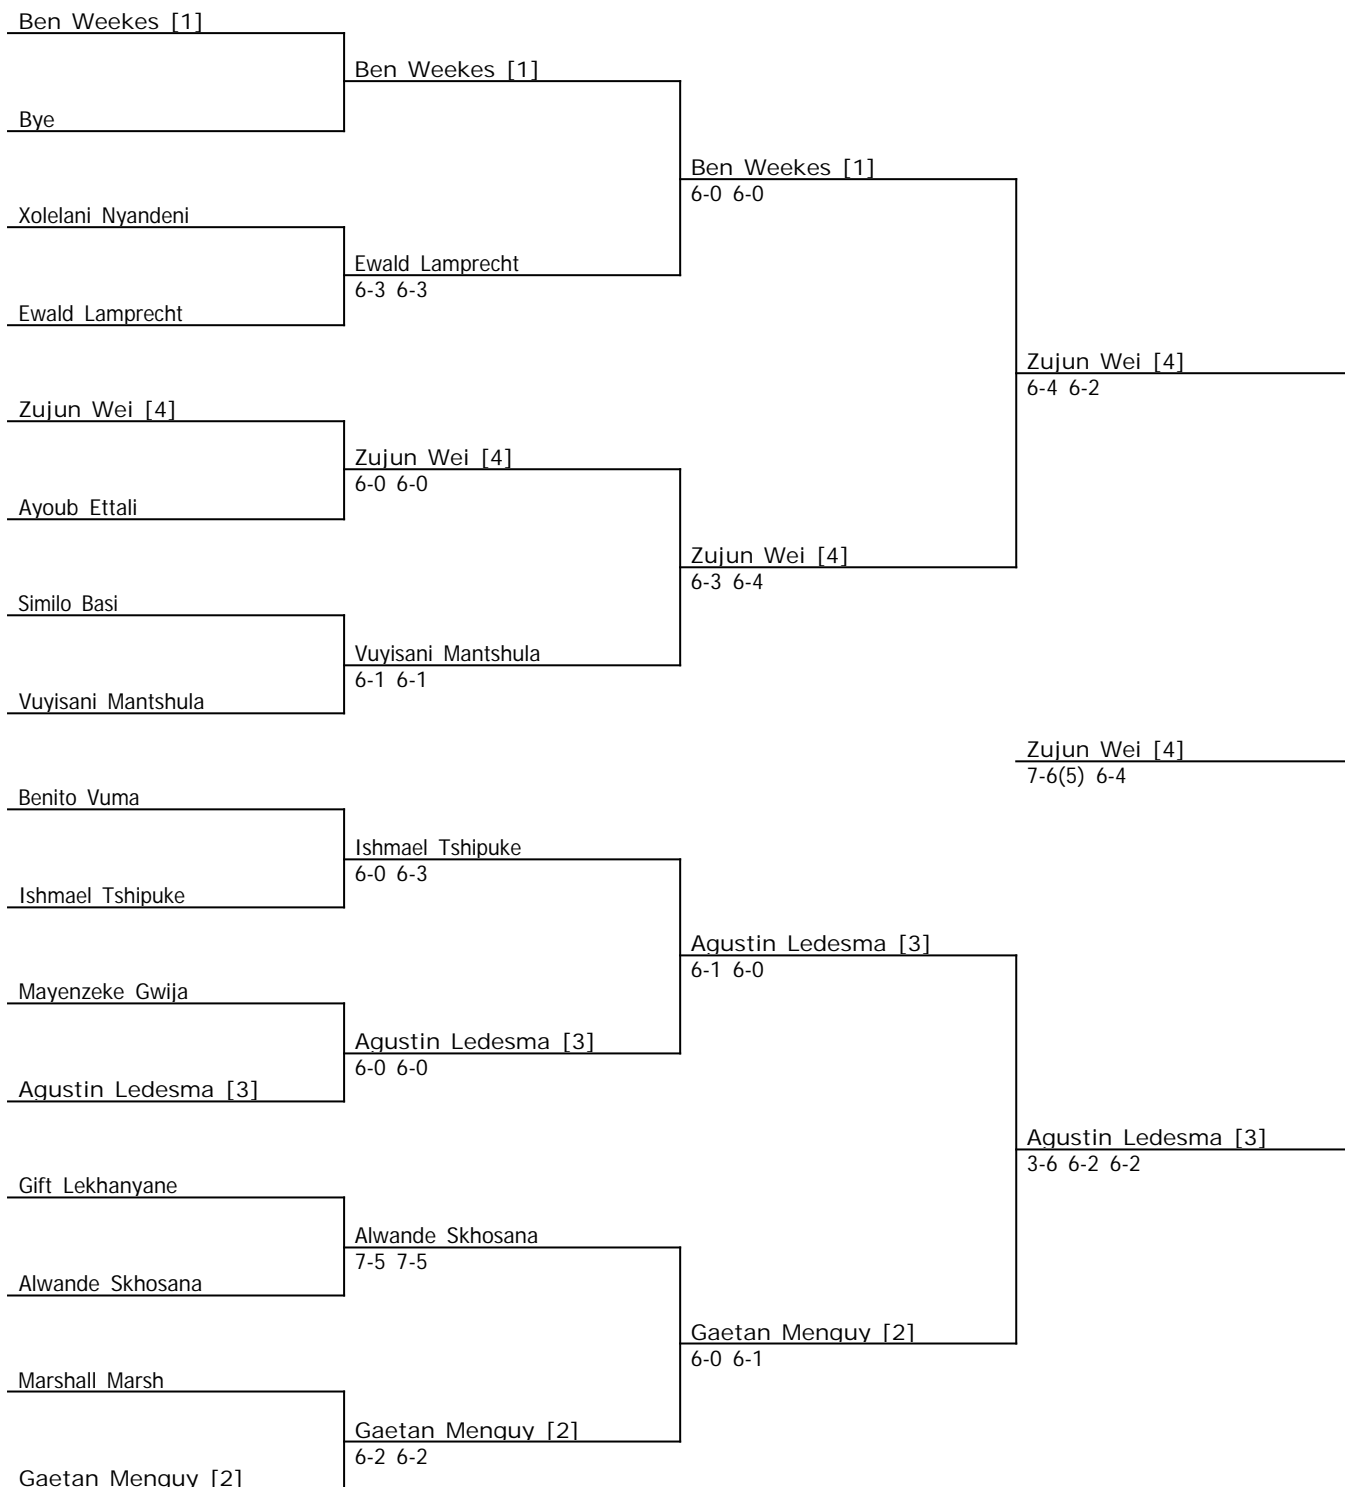

ACSA Open

UNIQLO Wheelchair Tennis Tour

MS - MEN'S SINGLES CONSOLATION
CONSOLATION

Week of 30 MAR 2016 City, Country Johannesburg, RSA

Tourn. Key WC-ITF1S-RSA-01A-2016

ITF Referee Mxolisi Matyolo

Round 1 Quarterfinals Semifinals Final

www.itftennis.com

	# Seeded Players 1 Ben Weekes 2 Gaetan Menguy 3 Agustin Ledesma 4 Zujun Wei	# Alternates Replacing	Draw date/time: Last Direct Acceptance
			Player representatives
			Signature Mxolisi Matyolo